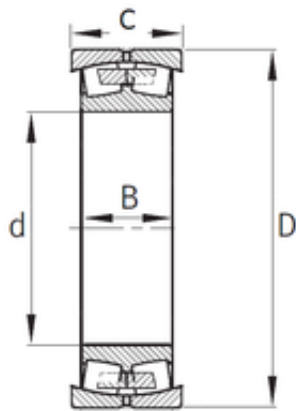

# BEARING-THAILAND CO.,LTD

100 mm x 160 mm x 61 mm FAG 801215a  
Bearing

Bearing No. 801215a

Size	100x160x61 mm
Bore Diameter	100 mm
Outer Diameter	160 mm
Width	61 mm
d	100 mm
D	160 mm
B	61 mm

801215a Bearing 2D drawings and 3D CAD models