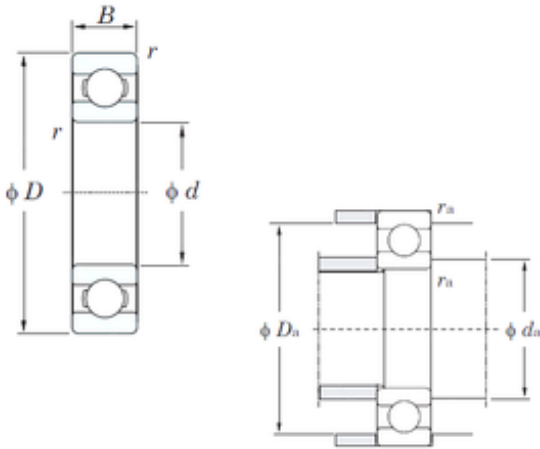

BEARING-THAILAND CO.,LTD

35 mm x 72 mm x 17 mm KOYO 6207 Bearing

Bearing No. 6207

6207 Bearing 2D drawings and 3D CAD models

Size	35x72x17 mm
Bore Diameter	35 mm
Outer Diameter	72 mm
Width	17 mm
d	35 mm
D	72 mm
B	17 mm
C	17 mm
r min.	1,1 mm
da min.	41,5 mm
Da max.	65,5 mm
ra max.	1 mm
Weight	0,288 Kg
Basic dynamic load rating (C)	25,7 kN
Basic static load rating (C0)	15,4 kN
(Grease) Lubrication Speed	9200 r/min
(Oil) Lubrication Speed	11000 r/min
Category	Single Row Ball Bearings
Inventory	0.0
Manufacturer Name	KOYO
Minimum Buy Quantity	N/A
Weight / Kilogram	0.305
EAN	0605790061943
Product Group	B00308
Enclosure	Open
Precision Class	ABEC 1 ISO P0

BEARING-THAILAND CO.,LTD

Maximum Capacity / Filling Slot	No
Rolling Element	Ball Bearing
Snap Ring	No
Internal Special Features	No
Cage Material	Steel
Internal Clearance	C0-Medium
Inch - Metric	Metric
Long Description	35MM Bore; 72MM Outside Diameter; 17MM Outer Race Diameter; Open; Ball Bearing; ABEC 1 ISO P0; No Filling Slot; No Snap Ring; No Internal Special Features
Category	Single Row Ball Bearing
UNSPSC	31171504
Harmonized Tariff Code	8482.10.50.68
Noun	Bearing
Keyword String	Ball
Manufacturer URL	http://www.koyousa.com
Manufacturer Item Number	6207
Weight / LBS	0.672
Outer Race Width	0.669 Inch 17 Millimeter
Outside Diameter	2.835 Inch 72 Millimeter
Bore	1.378 Inch 35 Millimeter
Bearing No.	6207
r(min)	1.1
Cr	32.1
C0r	15.4
Cu	1.10
f0	13.9
Grease lub.	9200
Oil lub.	11000