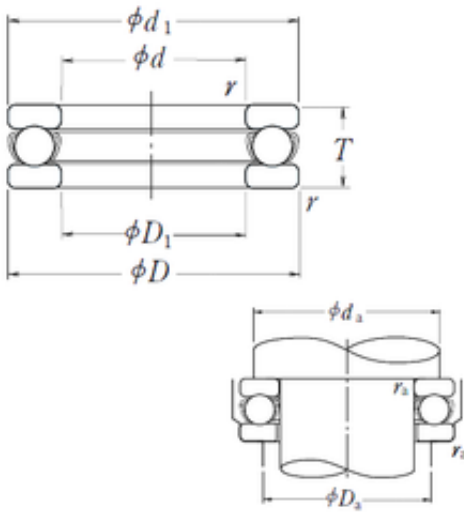

BEARING-THAILAND CO.,LTD

NSK 51110 Bearing

Bearing No. 51110

Size	50x70x14 mm
Bore Diameter	50 mm
Outer Diameter	70 mm
Width	14 mm
d	50 mm
D	70 mm
T	14 mm
d1	70 mm
r min.	0,6 mm
D1	52 mm
da min.	62 mm
Da max.	58 mm
ra max.	0,6 mm
Weight	0,153 Kg
Basic dynamic load rating (C)	29 kN
Basic static load rating (C0)	75,5 kN
(Grease) Lubrication Speed	3200 r/min
Category	Thrust Ball Bearing
Inventory	0.0
Manufacturer Name	NSK
Minimum Buy Quantity	N/A
Weight / Kilogram	0.16
EAN	0029176026447
Product Group	B00308
Rolling Element	Ball Bearing
Thrust Bearing	Yes

51110 Bearing 2D drawings and 3D CAD models

BEARING-THAILAND CO.,LTD

Single or Double Direction	Single Direction
Banded	No
Cage Material	Steel
Precision Class	Non-Precision
Component Description	Roller Assembly Plus Raceways
Other Features	Single Row With Flat Seat
Long Description	50MM Bore 1; 52MM Bore 2; 70MM Outside Diameter; 14MM Height; Ball Bearing; Single Direction; Not Banded; Steel Cage; Non-Precision
Inch - Metric	Metric
Category	Thrust Ball Bearings
UNSPSC	31171552
Harmonized Tariff Code	8482.10.50.08
Noun	Bearing
Keyword String	Ball Thrust
Manufacturer URL	http://www.nskamericas.com
Manufacturer Item Number	51110
Weight / LBS	0.33731
Overall Height with Aligning Washer	0 Inch 0 Millimeter
Bore 1	1.969 Inch 50 Millimeter
Outside Diameter	2.756 Inch 70 Millimeter
Height	0.551 Inch 14 Millimeter
Bore 2	2.047 Inch 52 Millimeter
bore diameter:	50 mm
static load capacity:	7700 kg
outside diameter:	70 mm
dynamic load capacity:	2960 kg
overall width:	14 mm