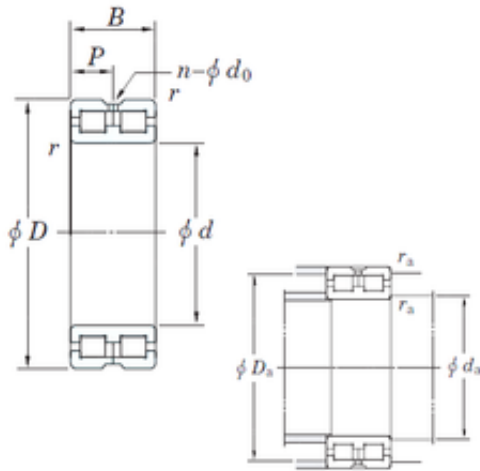

# BEARING-THAILAND CO.,LTD

DC4936AVW Bearing 2D drawings and 3D CAD models

## DC4936AVW KOYO Full complement cylindrical roller bearings

Bearing No. DC4936AVW

Size	180x250x69 mm
Bore Diameter	180 mm
Outer Diameter	250 mm
Width	69 mm
d	180 mm
D	250 mm
B	69 mm
C	69 mm
n	6 mm
p	34,5 mm
r min.	2 mm
da min.	190 mm
Da max.	240 mm
ra max.	2 mm
Weight	10,7 Kg
Basic dynamic load rating (C)	547 kN
Bearing No.	DC4936AVW
r(min)	2
Cr	547
C0r	1140
S	- mm
P	34.5
n(qty)	6
do	4
da(min)	190

## BEARING-THAILAND CO.,LTD

Da(max)	240
ra(max)	2
(Refer.)Mass(Fixed side)(kg)	10.7